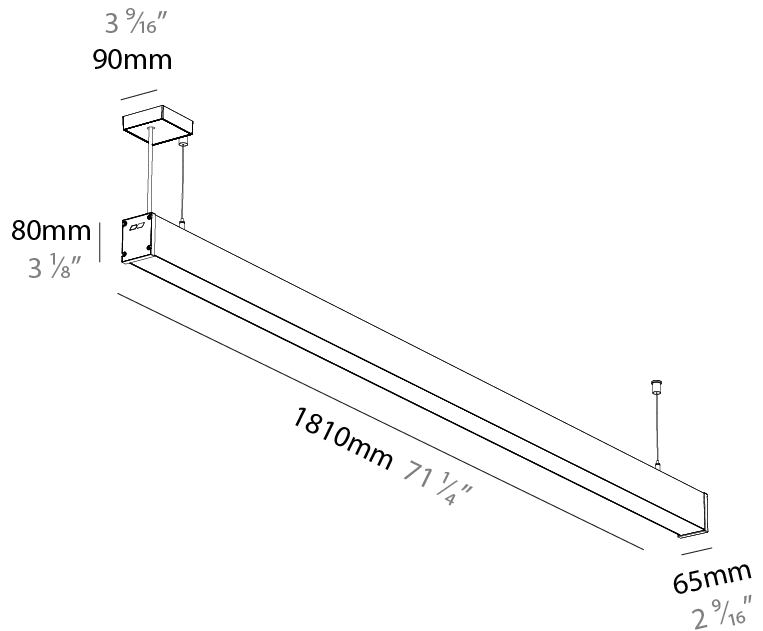

GENERAL

Series: Slider Straight IP54
Partner: Prolicht
Division: Architectural
Installation: Suspension
Product Type: Linear Profiles
Mounting Location: Ceiling
Light Distribution: Direct

PHYSICAL

Shape: Rectangle
Length (mm): 1810
Length (in): 71 1/4
Width (mm): 65
Width (in): 2 9/16
Height (mm): 80
Height (in): 3 1/8
Weight (kg): 2.200

Diffuser: Diffuser - Opal, Micro-prism, Clear Micro-prism, Glare Control, Wallwasher Right, Wallwasher Left, Wallwash Double Asymmetric

Fixture Finish: SSR / BKV / CWI / CRY / HAB / UFT / ITA / RUA / FTG / MYG / LOD / PUS / FRO / FUP / KIA / POP / BLS / SPG / MEY / GOH / CHC / COM / ABZ / JAG / OBR / MOS / ROR

Fixture Material: Aluminum Die Cast
Cable Details: 2,000mm/78 3/4" or 6,000mm/236 1/4" Transparent Cable

ELECTRICAL

Lamp Type: LED (Zhaga Standard)
Input Wattage (W): 39
Total Output Wattage (W): 35.5
Dimming: Non-Dimmable
Driver Included: No
Driver Location: Remote
Driver Type: Constant Current - Universal
Driver Class: Class 2
Input Voltage (V): 120
Constant Current (MA): 300
Upon Request: DALI Dimming, MATTER Dimming

LED

Color Temperature (°K): 2700 / 3000 / 3500 / 4000
Max. Delivered Lumen (lm): 3985 - 5540
Nominal Lumen (lm): 6150 - 6420
CRI: >90 CRI
Lamp Life (hrs): 50000

OPTICAL

RATINGS AND CERTIFICATIONS

Certified By: Certified for North American Standards
IP rating: IP54