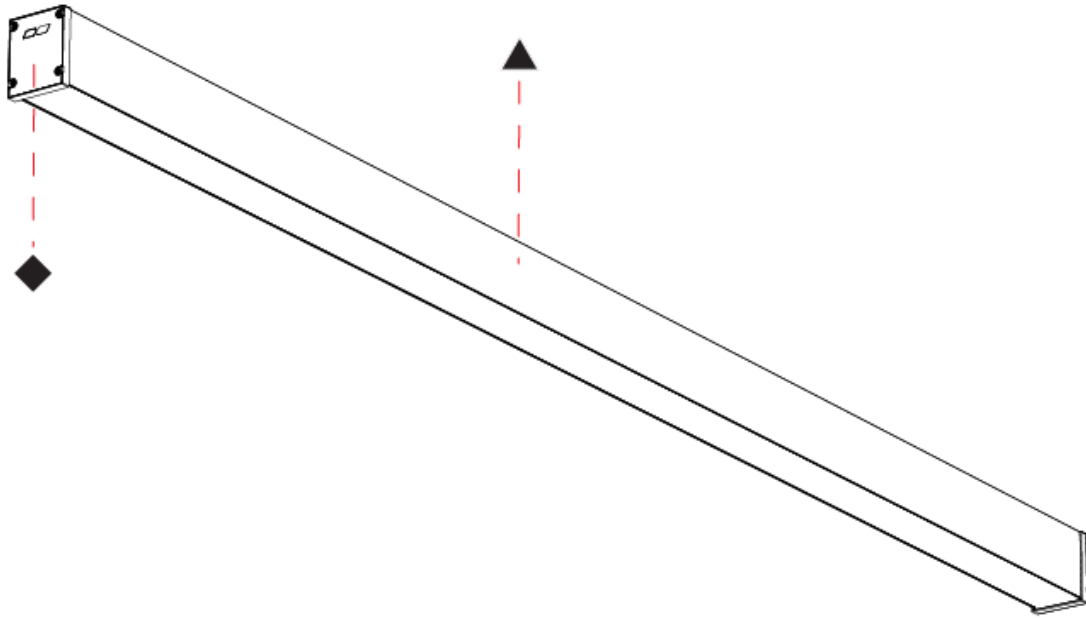

SLIDER STRAIGHT IP54 SURFACE

A3D395-

PROJECT	_____
TYPE	_____
SPECIFIER	_____
QUANTITY	_____
DATE	_____