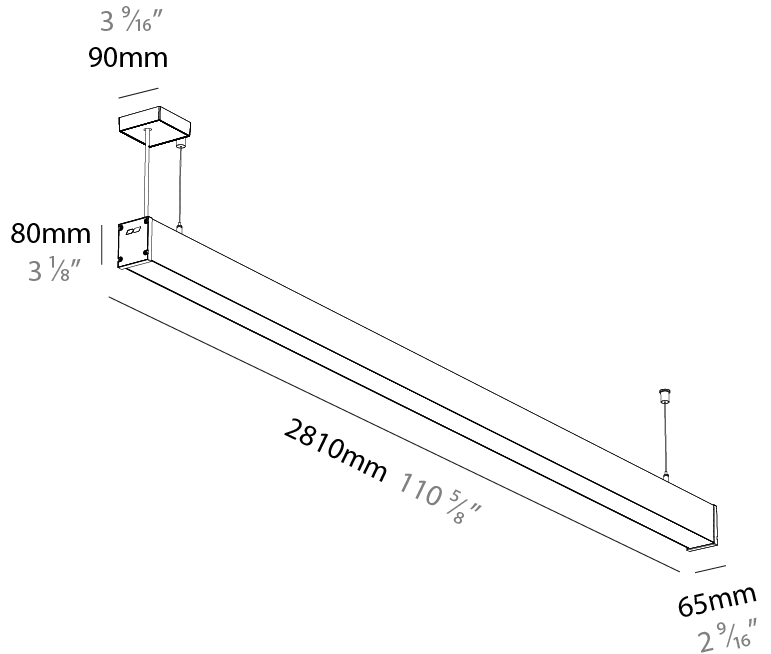

GENERAL

Series: Slider Straight IP54
Partner: Prolicht
Division: Architectural
Installation: Suspension
Product Type: Linear Profiles
Mounting Location: Ceiling
Light Distribution: Direct

PHYSICAL

Shape: Rectangle
Length (mm): 2810
Length (in): 110 ⁵/₈
Width (mm): 65
Width (in): 2 ⁹/₁₆
Height (mm): 80
Height (in): 3 ¹/₈
Weight (kg): 4.100

Diffuser: Diffuser - Opal, Micro-prism, Clear Micro-prism , Glare Control, Wallwasher Right, Wallwasher Left, Wallwash Double Asymmetric

Fixture Finish: SSR / BKV / CWI / CRY / HAB / UFT / ITA / RUA / FTG / MYG / LOD / PUS / FRO / FUP / KIA / POP / BLS / SPG / MEY / GOH / CHC / COM / ABZ / JAG / OBR / MOS / ROR

Fixture Material: Aluminum Die Cast
Cable Details: 2,000mm/78 3/4" or 6,000mm/236 1/4" Transparent Cable

ELECTRICAL

Lamp Type: LED (Zhaga Standard)
Input Wattage (W): 60
Total Output Wattage (W): 54.5
Dimming: Non-Dimmable
Driver Included: No
Driver Location: Remote
Driver Class: Class 2
Input Voltage (V): 120
Upon Request: DALI Dimming, MATTER Dimming

LED

Color Temperature (°K): 2700 / 3000 / 3500 / 4000
Max. Delivered Lumen (lm): 6195 - 8613
Nominal Lumen (lm): 9560 - 9980
CRI: >90 CRI
Lamp Life (hrs): 50000

OPTICAL

RATINGS AND CERTIFICATIONS

Certified By: Certified for North American Standards
IP rating: IP54