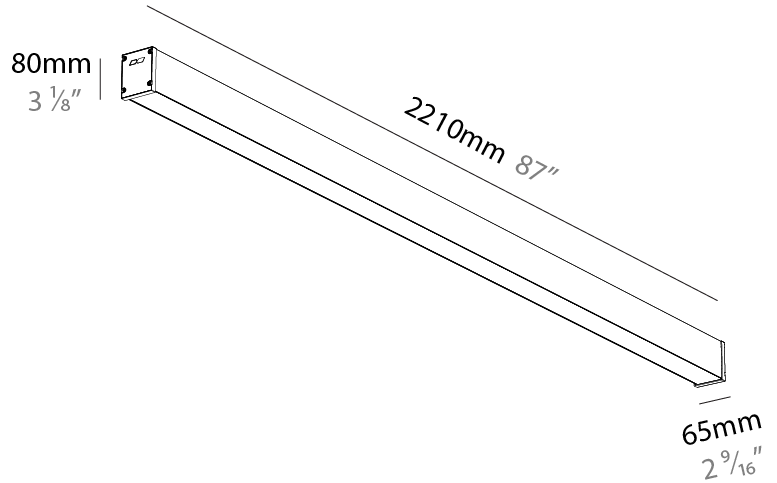

1. To build a product code in our configurator select the specify button on the base model # product page
2. To build a manual product code on this datasheet choose from the options listed below in blue font and add the suffix to the base model #

GENERAL

Series: Slider Straight IP54
Partner: Prolicht
Division: Architectural
Installation: Surface
Product Type: Linear Profiles
Mounting Location: Ceiling
Light Distribution: Direct

PHYSICAL

Shape: Rectangle
Length (mm): 2210
Length (in): 87
Width (mm): 65
Width (in): 2 9/16
Height (mm): 80
Height (in): 3 1/8
Weight (kg): 2.420

Diffuser: Diffuser - Opal, Micro-prism, Clear Micro-prism, Glare Control, Wallwasher Right, Wallwasher Left, Wallwash Double Asymmetric

Fixture Finish: SSR / BKV / CWI / CRY / HAB / UFT / ITA / RUA / FTG / MYG / LOD / PUS / FRO / FUP / KIA / POP / BLS / SPG / MEY / GOH / CHC / COM / ABZ / JAG / OBR / MOS / ROR

Fixture Material: Aluminum Die Cast

ELECTRICAL

Lamp Type: LED (Zhaga Standard)
Input Wattage (W): 47
Total Output Wattage (W): 42.7
Dimming: Non-Dimmable
Driver Included: No
Driver Location: Remote
Driver Class: Class 2
Input Voltage (V): 120
Upon Request: DALI Dimming, MATTER Dimming

LED

Color Temperature (°K): 2700 / 3000 / 3500 / 4000
Max. Delivered Lumen (lm): 4866 - 6766
Nominal Lumen (lm): 7510 - 7840
CRI: >90 CRI
Lamp Life (hrs): 50000

OPTICAL

RATINGS AND CERTIFICATIONS

Certified By: Certified for North American Standards
IP rating: IP54