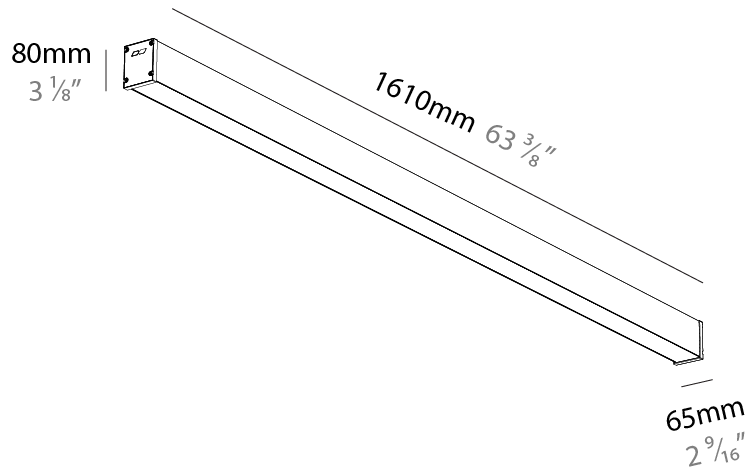

1. To build a product code in our configurator select the specify button on the base model # product page
2. To build a manual product code on this datasheet choose from the options listed below in blue font and add the suffix to the base model #

GENERAL

Series: Slider Straight IP54
Partner: Prolicht
Division: Architectural
Installation: Surface
Product Type: Linear Profiles
Mounting Location: Ceiling
Light Distribution: Direct

PHYSICAL

Shape: Rectangle
Length (mm): 1610
Length (in): 63 ³/₈
Width (mm): 65
Width (in): 2 ⁹/₁₆
Height (mm): 80
Height (in): 3 ¹/₈
Weight (kg): 2.420

Diffuser: [Diffuser - Opal](#), [Micro-prism](#), [Clear Micro-prism](#), [Glare Control](#), [Wallwasher Right](#), [Wallwasher Left](#), [Wallwash Double Asymmetric](#)

Fixture Finish: [SSR / BKV / CWI / CRY / HAB / UFT / ITA / RUA / FTG / MYG / LOD / PUS / FRO / FUP / KIA / POP / BLS / SPG / MEY / GOH / CHC / COM / ABZ / JAG / OBR / MOS / ROR](#)

Fixture Material: Aluminum Die Cast

ELECTRICAL

Lamp Type: LED (Zhaga Standard)
Input Wattage (W): 34
Total Output Wattage (W): 30.9
Dimming: Non-Dimmable
Driver Included: No
Driver Location: Remote
Driver Class: Class 2
Input Voltage (V): 120
Upon Request: DALI Dimming, MATTER Dimming

LED

Color Temperature (°K): 2700 / 3000 / 3500 / 4000
Max. Delivered Lumen (lm): 3538 - 4919
Nominal Lumen (lm): 5460 - 5700
CRI: >90 CRI
Lamp Life (hrs): 50000

OPTICAL

RATINGS AND CERTIFICATIONS

Certified By: Certified for North American Standards
IP rating: IP54