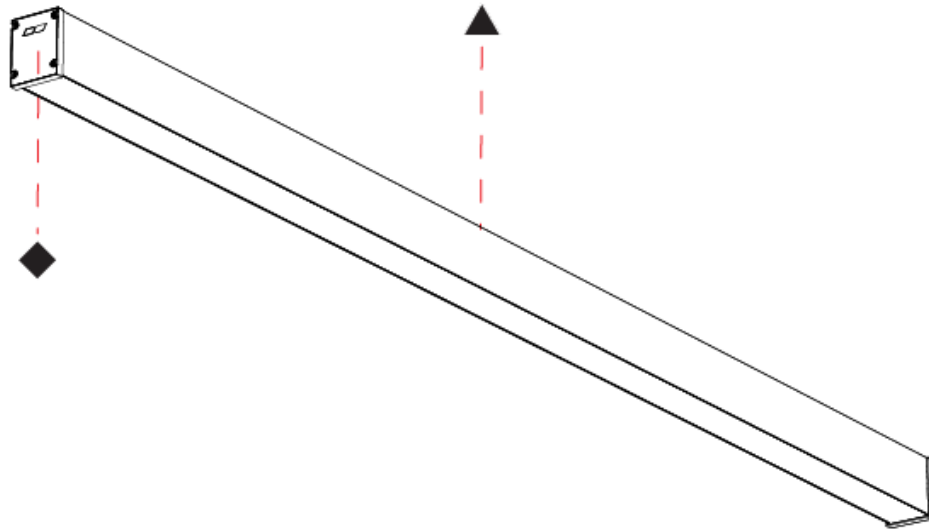

SLIDER STRAIGHT IP54 SURFACE

A3D385-

PROJECT _____

TYPE _____

SPECIFIER _____

QUANTITY _____

DATE _____